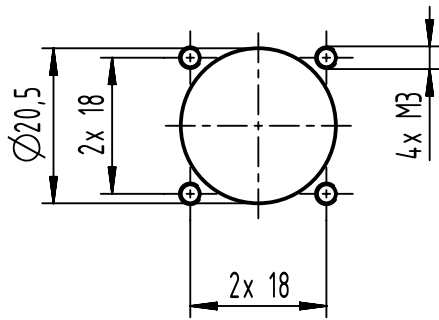

4x screw M3 ISO 7380-2
is not included

Pannel cut out

	All rights reserved Department EL PD	All Dimensions in mm Original Size DIN A4		Scale 1:1	Free size tol.	Ref. Sub.
		Created by SHENGJ	Inspected by WANGSTE	Standardisation ROEBEN	Date 2022-05-12	State Final Release
HARTING D-32339 Espelkamp		Title Han® S 120 HBM w. MC busbar red UP				Doc-Key / ECM-Nr. 100984858/UGD/000/A 500000207972
		Type TB	Number 09 93 001 1324		Rev. A	Page 1/1